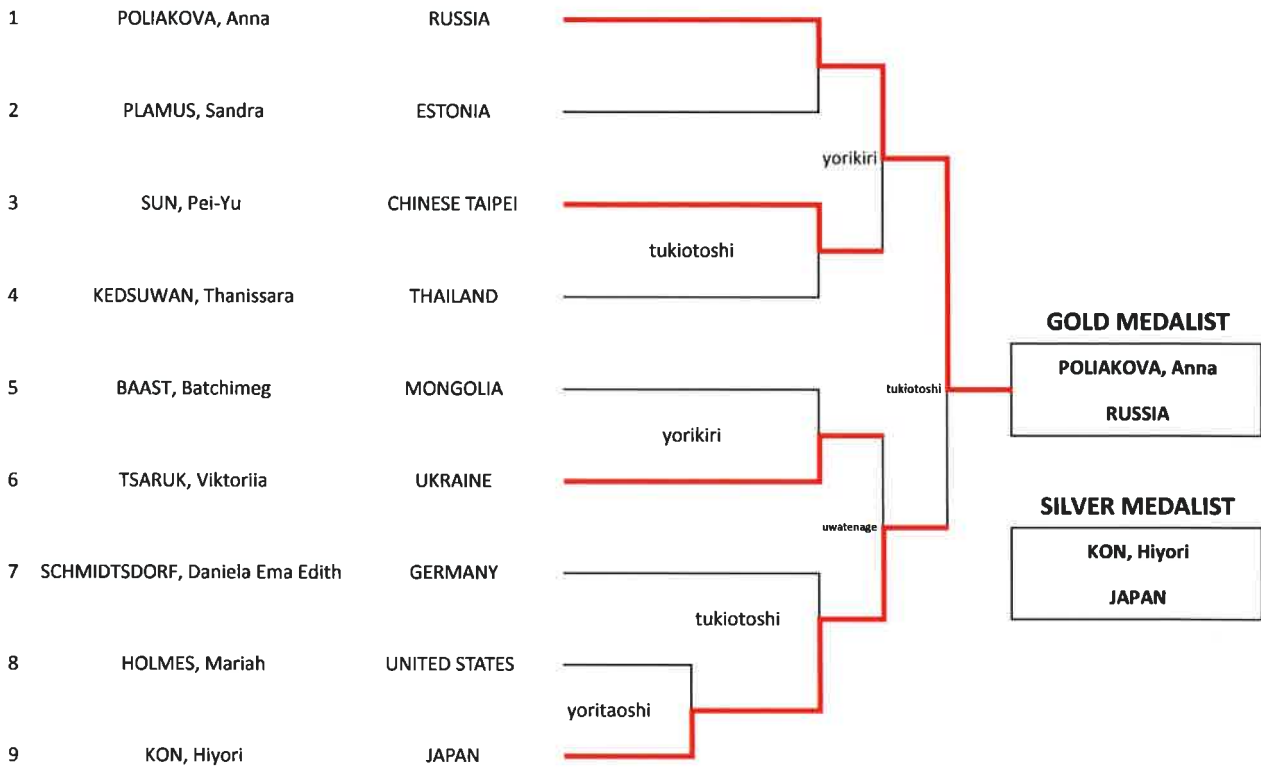

**13TH WOMEN SUMO WORLD CHAMPIONSHIPS**  
**July 22, 2018 Taoyuan, Chinese Taipei**  
**SUMO (WOMEN)**

**OPEN-WEIGHT DIVISION / 無差別級**

**REPECHAGE / 敗者復活戦**

DOUBLE REPECHAGE METHOD / 複合敗者復活方式 (ダブル・レペチャージ)

Matches between those who were defeated by a semi-finalist / 準決勝進出者と対戦して敗れた者同士が対戦する。