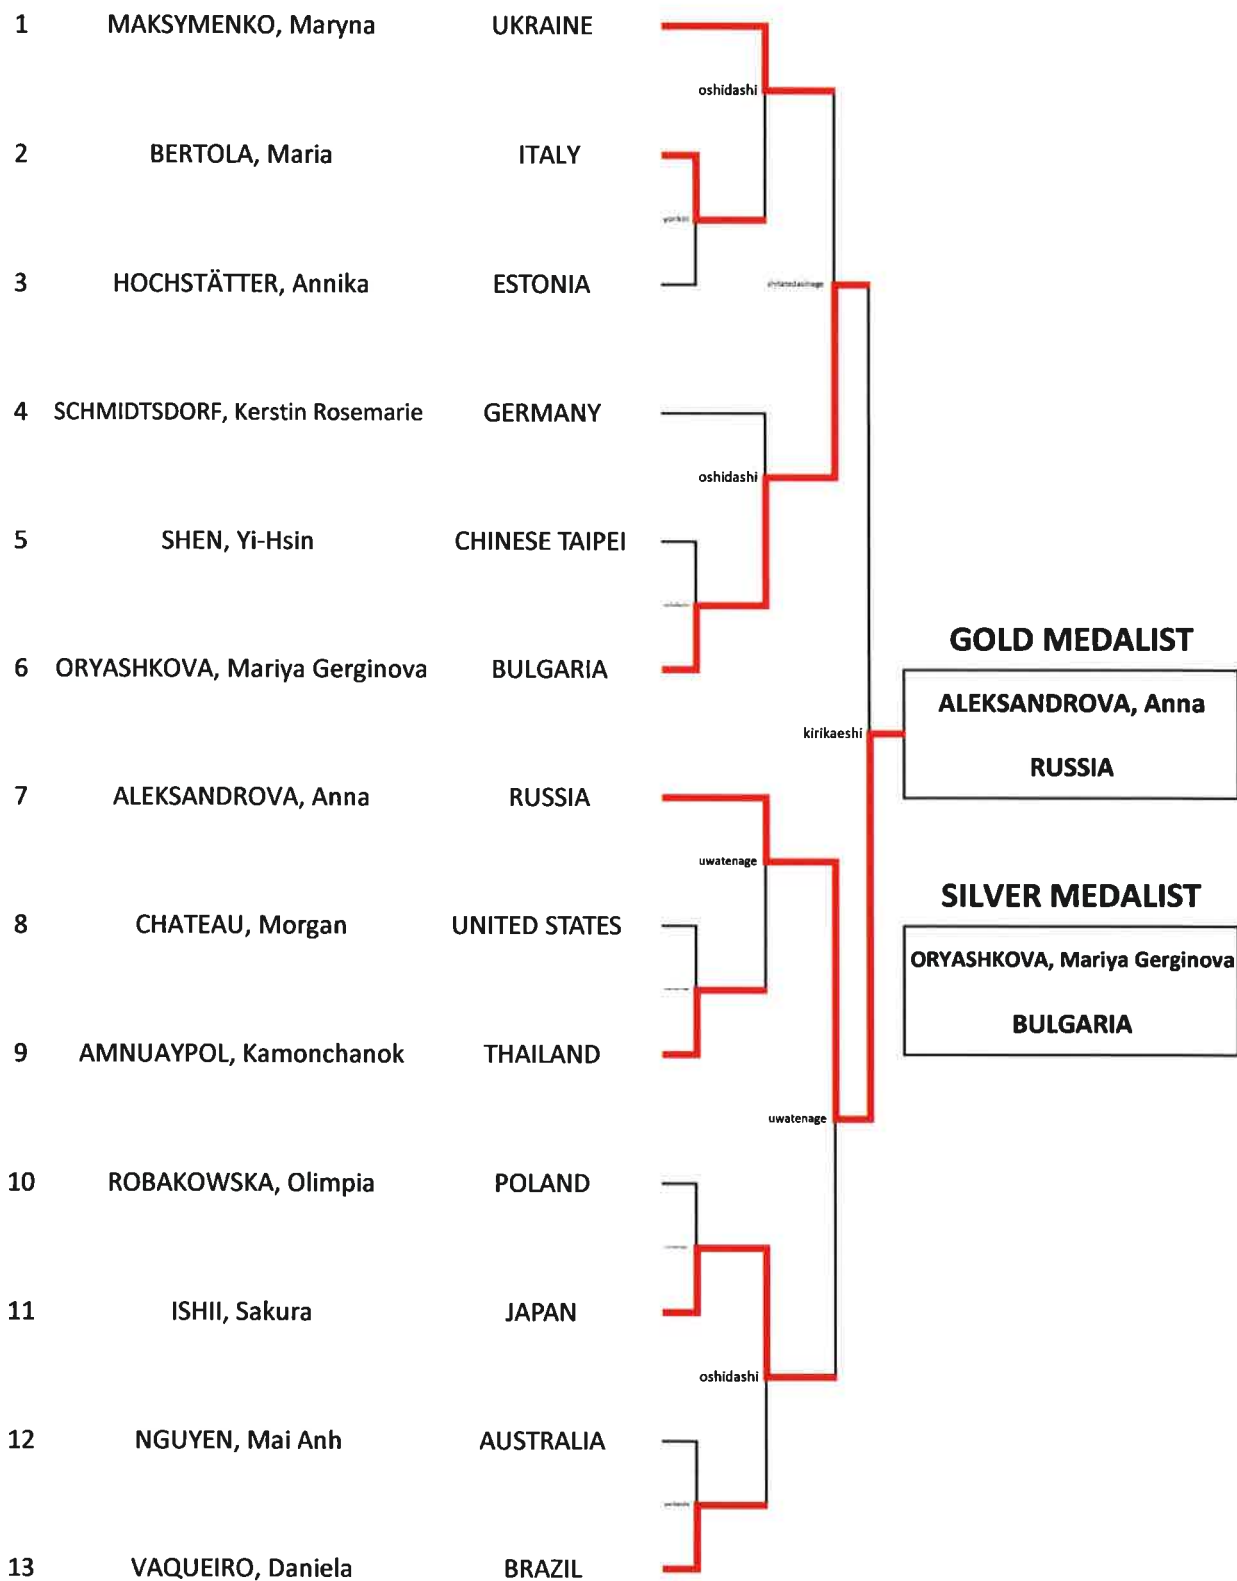

13TH WOMEN SUMO WORLD CHAMPIONSHIPS
July 22, 2018 Taoyuan, Chinese Taipei
SUMO (WOMEN)

MIDDLEWEIGHT DIVISION / 中量級

13TH WOMEN SUMO WORLD CHAMPIONSHIPS
July 22, 2018 Taoyuan, Chinese Taipei
SUMO (WOMEN)

MIDDLEWEIGHT DIVISION / 中量級

REPECHAGE / 敗者復活戦

DOUBLE REPECHAGE METHOD / 複合敗者復活方式 (ダブル・レペチャージ)

Matches between those who were defeated by a semi-finalist / 準決勝進出者と対戦して敗れた者同士が対戦する。