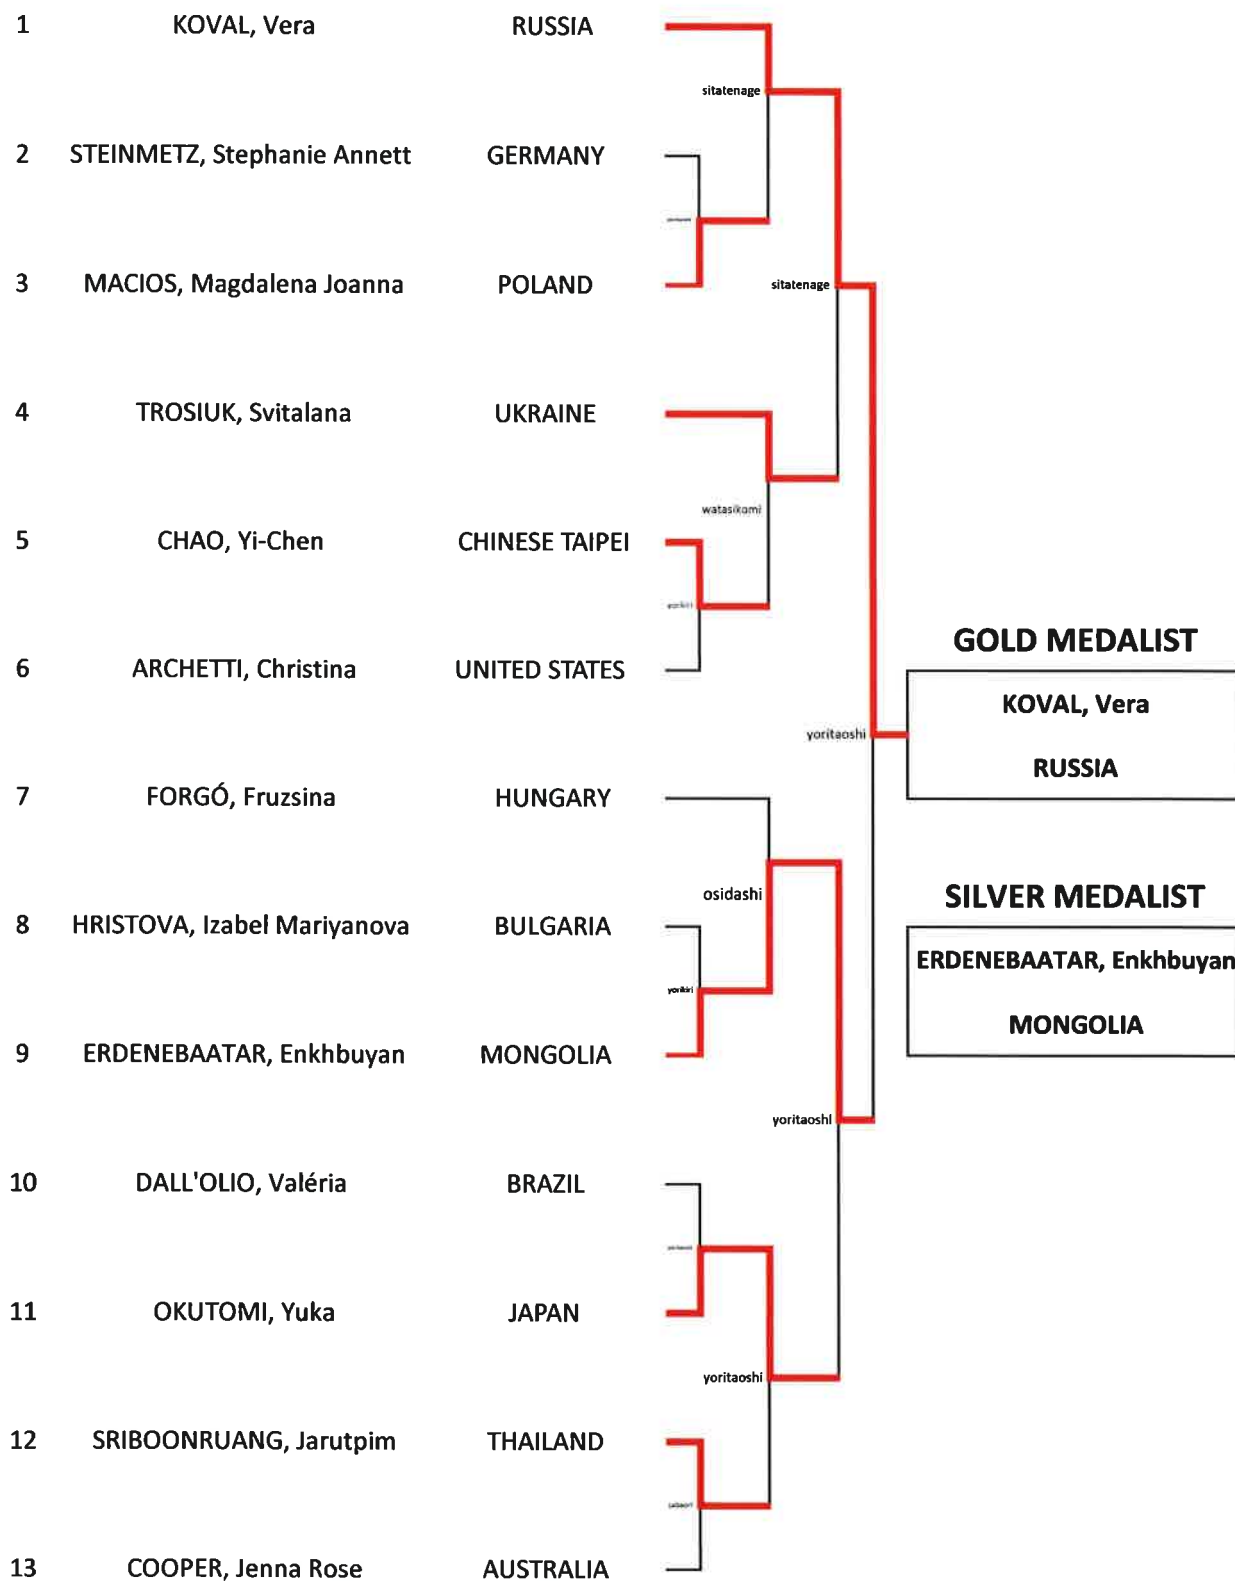

13TH WOMEN SUMO WORLD CHAMPIONSHIPS
July 22, 2018 Taoyuan, Chinese Taipei
SUMO (WOMEN)

LIGHTWEIGHT DIVISION / 輕量級

13TH WOMEN SUMO WORLD CHAMPIONSHIPS
July 22, 2018 Taoyuan, Chinese Taipei
SUMO (WOMEN)

LIGHTWEIGHT DIVISION / 軽量級

REPECHAGE / 敗者復活戦

DOUBLE REPECHAGE METHOD / 複合敗者復活方式 (ダブル・レペチャージ)

Matches between those who were defeated by a semi-finalist / 準決勝進出者と対戦して敗れた者同士が対戦する。