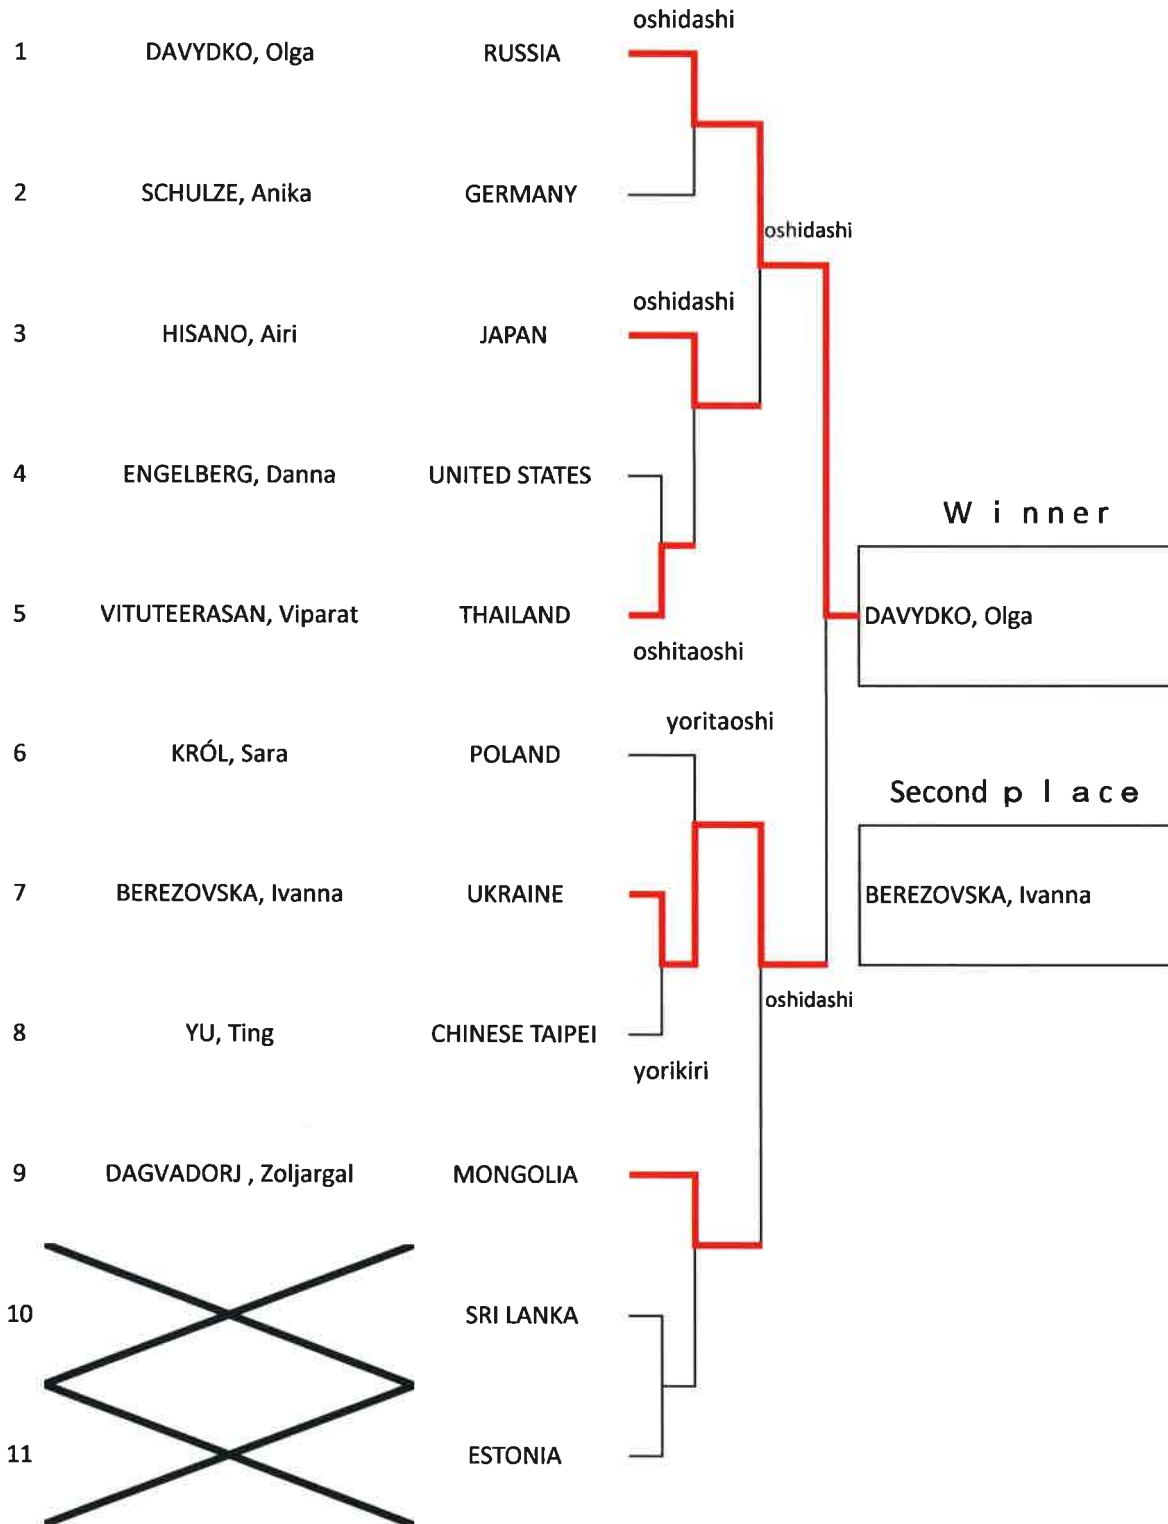

13TH WOMEN SUMO WORLD CHAMPIONSHIPS
July 22, 2018 Taoyuan, Chinese Taipei
SUMO (WOMEN)

HEAVYWEIGHT DIVISION / 重量級

13TH WOMEN SUMO WORLD CHAMPIONSHIPS
July 22, 2018 Taoyuan, Chinese Taipei
SUMO (WOMEN)

HEAVYWEIGHT DIVISION / 重量級

REPECHAGE / 敗者復活戦

DOUBLE REPECHAGE METHOD / 複合敗者復活方式 (ダブル・レペチャージ)

Matches between those who were defeated by a semi-finalist / 準決勝進出者と対戦して敗れた者同士が対戦する。