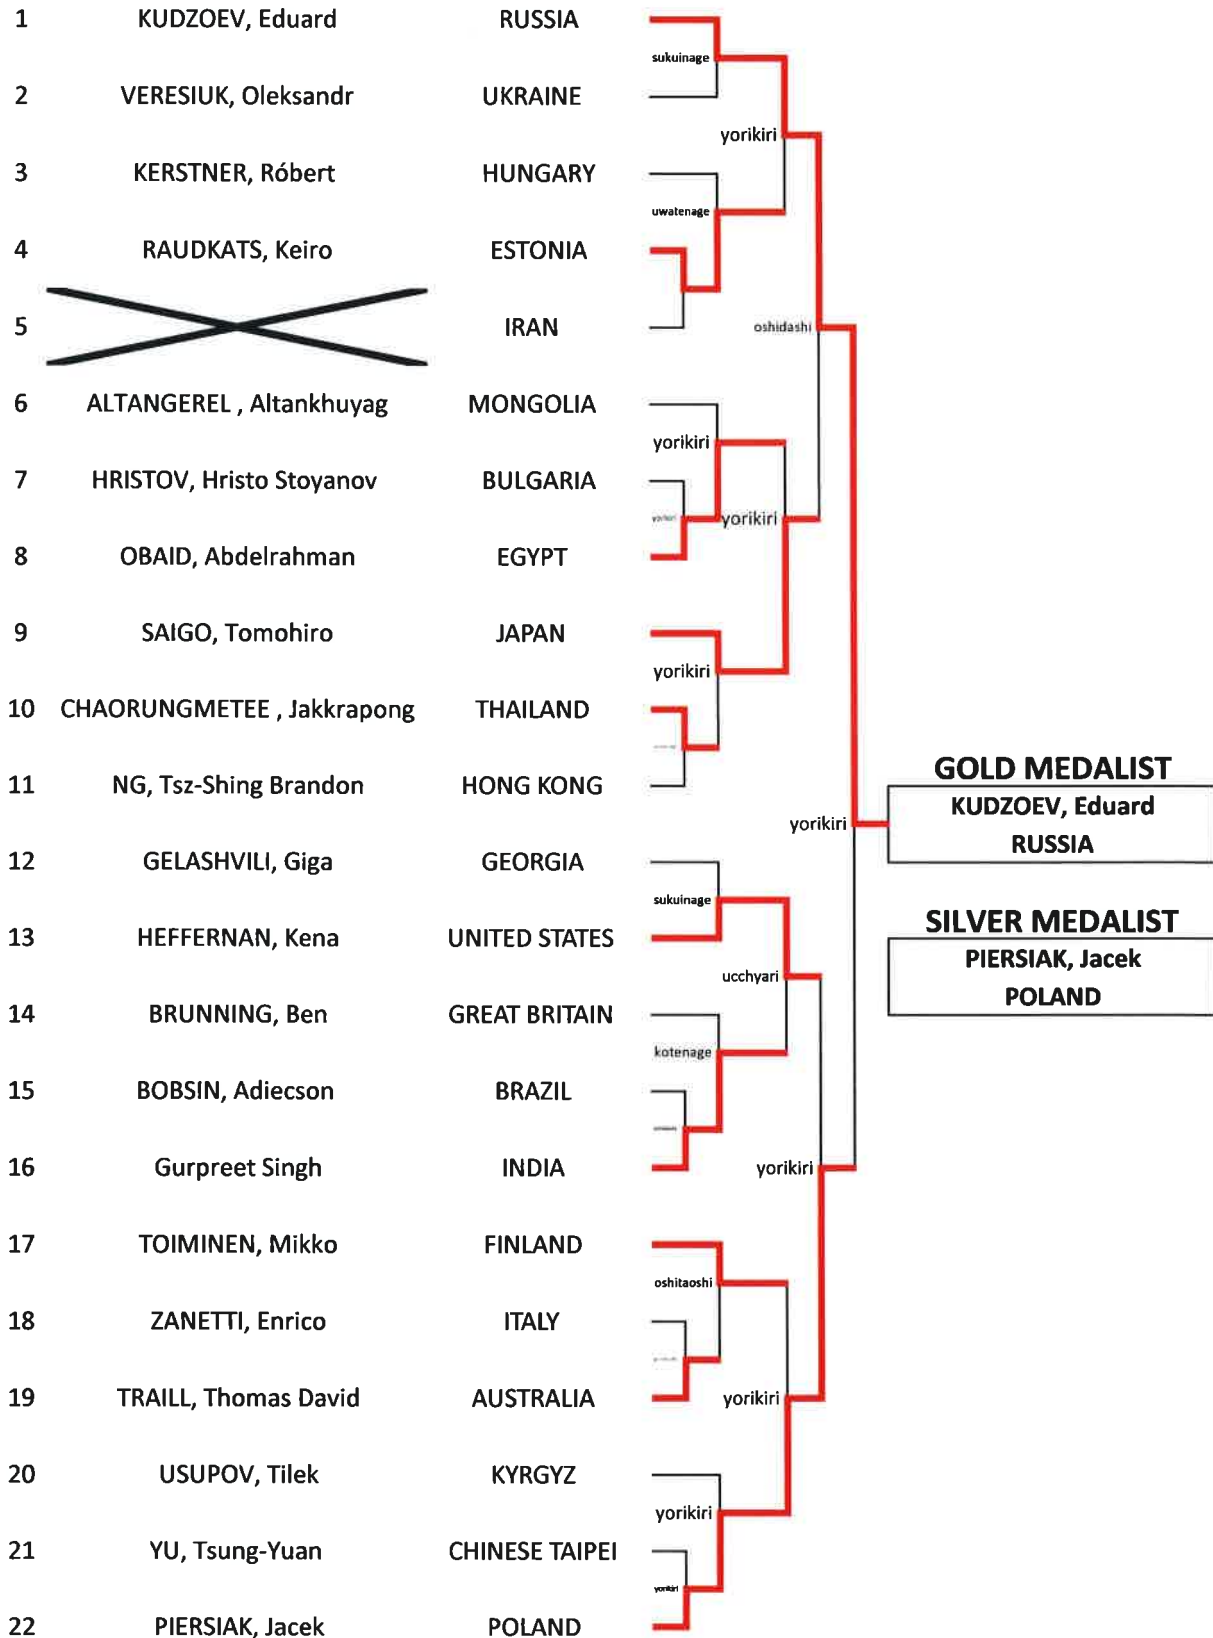

22nd SUMO WORLD CHAMPIONSHIPS
July 22, 2018 Taoyuan, Chinese Taipei
SUMO (MEN)

OPEN-WEIGHT DIVISION / 無差別級

22nd SUMO WORLD CHAMPIONSHIPS
July 22, 2018 Taoyuan, Chinese Taipei
SUMO (MEN)

OPEN-WEIGHT DIVISION / 無差別級

REPACHAGE / 敗者復活戦

DOUBLE REPACHAGE METHOD / 複合敗者復活方式 (ダブル・レペチャージ)

Matches between those who were defeated by a semi-finalist / 準決勝進出者と対戦して敗れた者同士が対戦する。