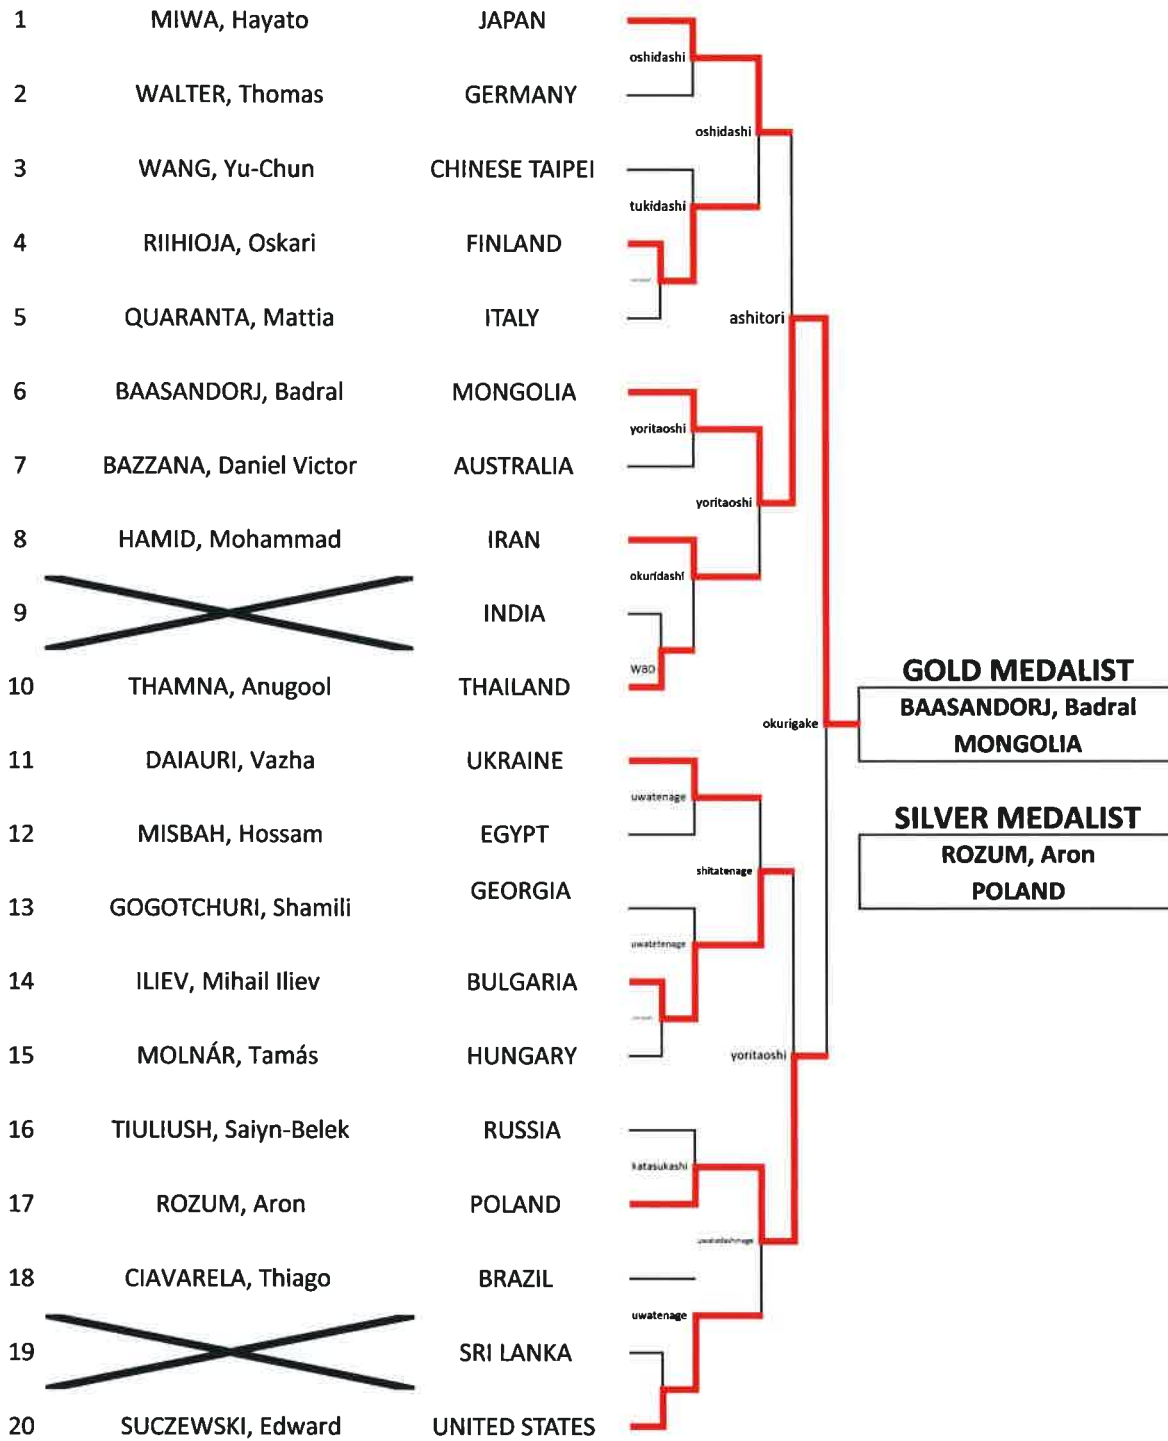

**22nd SUMO WORLD CHAMPIONSHIPS**  
**July 22, 2018 Taoyuan, Chinese Taipei**  
**SUMO (MEN)**

**MIDDLEWEIGHT DIVISION / 中量級**

**22nd SUMO WORLD CHAMPIONSHIPS**  
**July 22, 2018 Taoyuan, Chinese Taipei**  
**SUMO (MEN)**

**MIDDLEWEIGHT DIVISION / 中量級**  
**REPACHAGE / 敗者復活戦**

DOUBLE REPACHAGE METHOD / 複合敗者復活方式 (ダブル・レペチャージ)

Matches between those who were defeated by a semi-finalist / 準決勝進出者と対戦して敗れた者同士が対戦する。